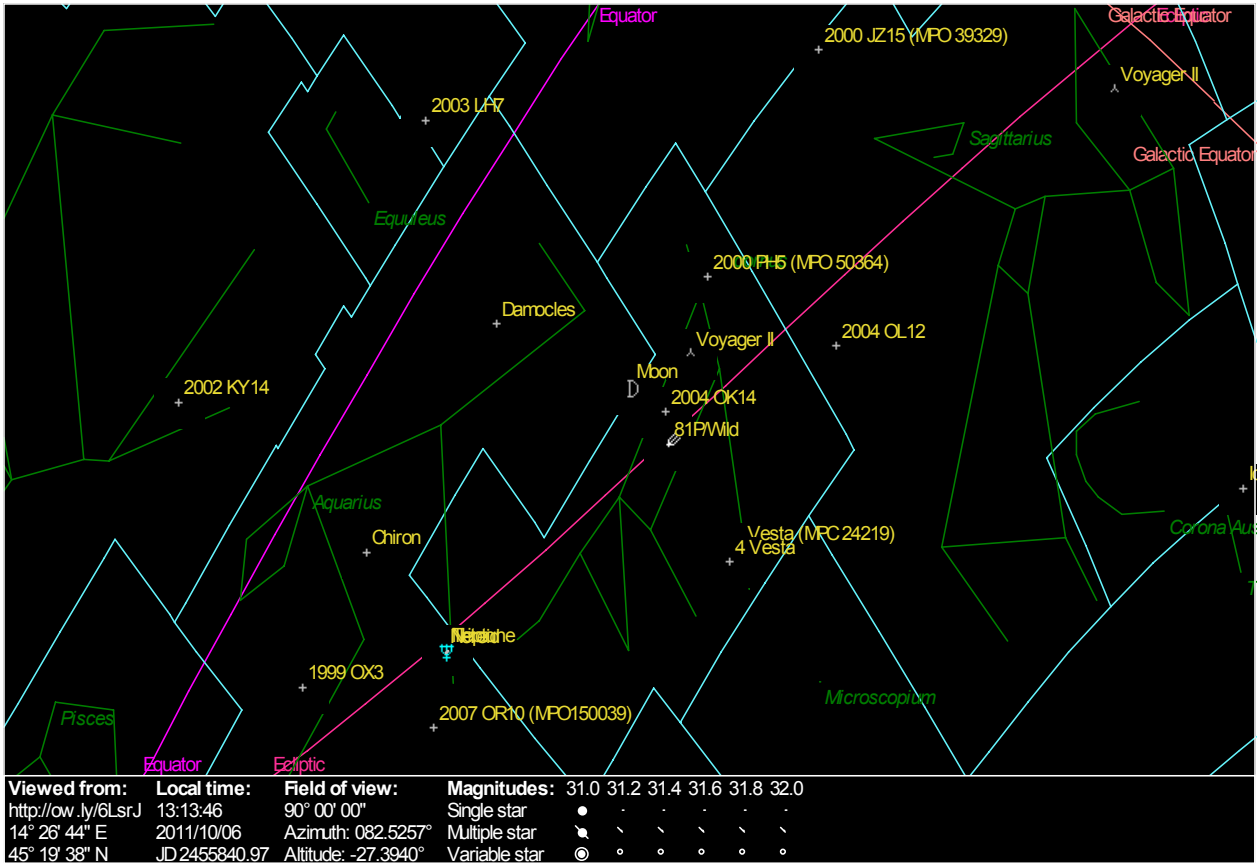

AD MAIORA

DOCTVM DOCES

SPQR

QVANDO PRÆPARABAT CÆLOS ADERAM
QVANDO CERTA LEGE ET GYRO VALLABAT ABYSSOS

PROVERBIA 8:27

Academic Zodiac – Welcome Your True Stars

Today Trapped Moon.

DECERNES REM ET VENIET TIBI
ET IN VIIS TVIS SPLENDEBIT LVMEN

Viewed from: <http://ow.ly/6LsrJ>
Local time: 12:41:25
 14° 26' 44" E
 2011/10/05
 JD 2455839.95
Field of view: 90° 00' 00"
 Ecliptic Lon: 298.0593°
 Ecliptic Lat: +02.6497°
Magnitudes: 31.0 31.2 31.4 31.6 31.8 32.0
 Single star ●
 Multiple star ●
 Variable star ●

Viewed from: <http://ow.ly/6LsrJ>
Local time: 12:47:39
 14° 26' 44" E
 45° 19' 38" N
Field of view: 90° 00' 00"
 R.A. (2011.8): 12h 43m 36.60s
 Dec. (2011.8): -04° 41' 21.4"
Magnitudes: 31.0 31.2 31.4 31.6 31.8 32.0
 Single star ●
 Multiple star ○ ○ ○ ○ ○ ○
 Variable star ⊙ ○ ○ ○ ○ ○

Viewed from: <http://ow.ly/6LsrJ>
Local time: 22:35:33
Field of view: 90° 00' 00"
Magnitudes: 31.0 31.2 31.4 31.6 31.8 32.0
 14° 26' 44" E
 2011/10/05
 R.A. (2011.8): 20h 15m 21.82s
 Single star ● - - - - -
 45° 19' 38" N
 JD 2455840.36
 Dec. (2011.8): -16° 45' 44.6"
 Variable star ◎ ○ ○ ○ ○ ○ ○