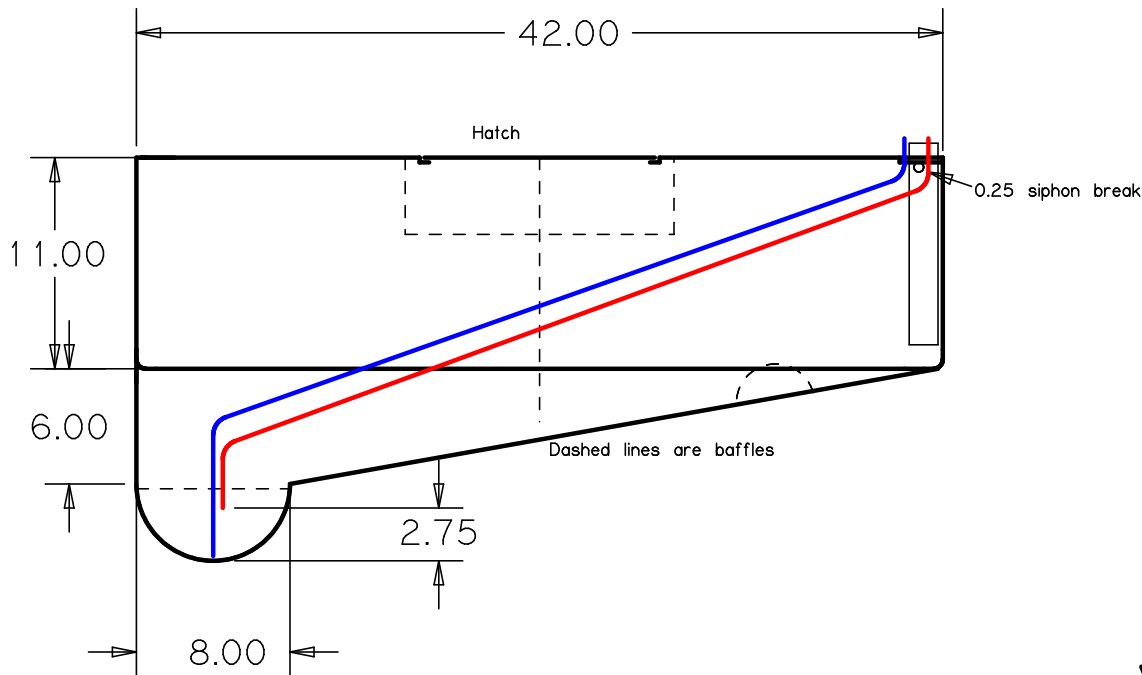

Detail: top to side joint - 3x scale

Voyager's Diesel Tank
Nov, 2005