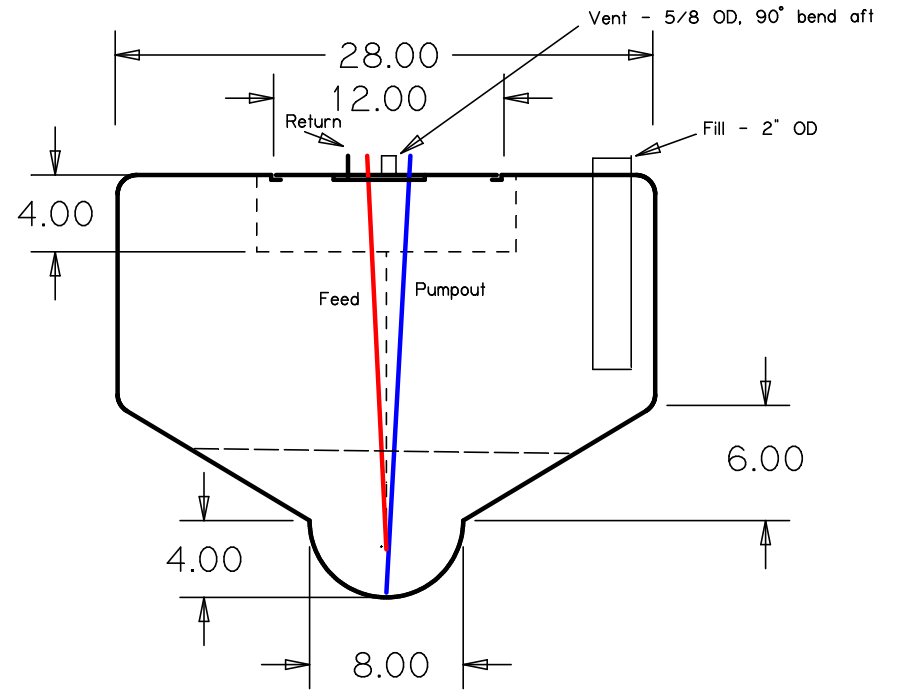

Detail: top to side joint - 3x scale

Voyager's Diesel Tank
Nov, 2005